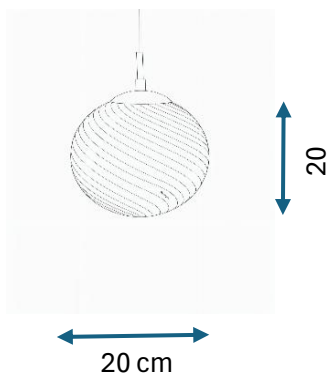

PRODUCT DATASHEET

Candy Ball Ø20 Pendant Grey - 5705639748358

GENERAL INFORMATION

Product Code	748358
Collection	Halo Design
Product Category	Ceiling
Product family	Pendant
Use	Indoor
Application Environment	Pendant

DIMENTION & WEIGHT

Width (mm)	200
Height (mm)	200
Depth (mm)	200
Weight gram	985

MATERIAL & COLOR

Product Color	Grey
Main Material(s)	Glass

TECHNICAL INFORMATION

IP Classification	IP20
Dimmable	Yes (according to the bulb)
Type:	Pendent-Non-Directional Light
Flicker Metric	00:00
Stroboscopic Effect Metric	00:00
LED module replaceable	No
Socket type	E27